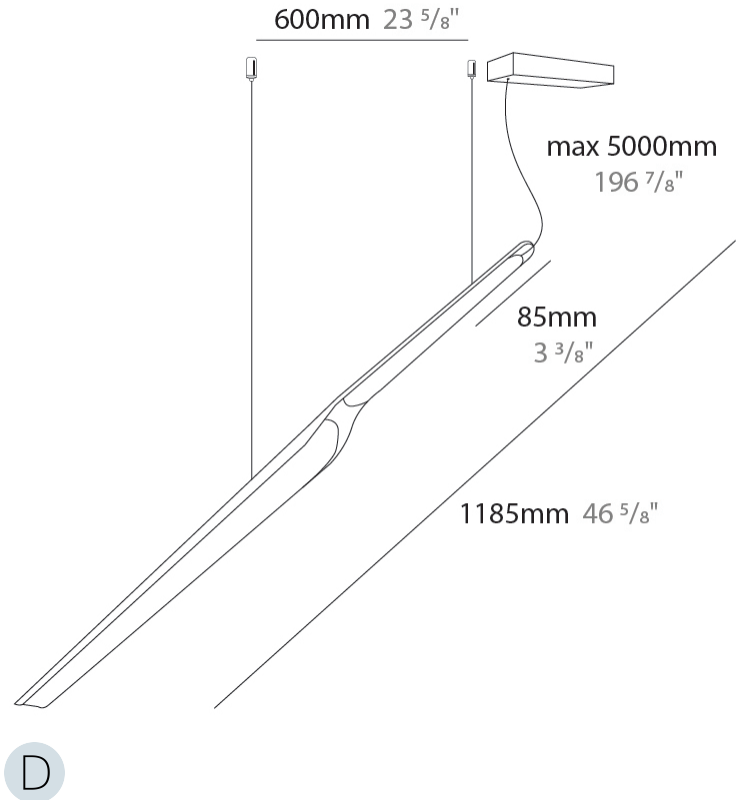

SWAN WING SUSPENSION

D71021-

base number   Color   Finish   Finish
Temperature   Options   Options

1. To build a product code in our configurator select the specify button on the base model # product page
2. To build a manual product code on this datasheet choose from the options listed below in blue font and add the suffix to the base model #

GENERAL

Series: Swan
Subseries: Swan Wing
Brand: Tunto
Division: Design
Mounting Type: Suspension
Mounting Location: Ceiling
Subcategory: Pendant

PHYSICAL

Shape: Rectangle
Length (mm): 1185
Length (in): 46 ⁵/₈
Light Distribution: Direct
Diffuser: PMMA - Opal
Fixture Finish: WAL / OAK / BLK / WHI
Accent Finish: BIR / BLK / GRN / OAK / RED / WAL / WHI
Fixture Material: Wood
Cable Details: 2000mm / 78 3/4" transparent
Upon Request: 5000mm / 196 5/6" cable length

ELECTRICAL

Lamp Type: LED
Input Wattage (W): 18.95
Total Output Wattage (W): 16.25
Dimming: Tri-Mode (Non-Dimming and Phase Dimming (120Vac only) and 0-10V Dimming)
Driver Included: Yes
Driver Location: Integrated
Driver Type: Constant Current - Universal
Driver Class: Class 2
Input Voltage (V): 120 - 277
Constant Current (MA): 500

LED

Color Temperature (°K): 2700 / 3000 / 4000
Max. Delivered Lumen (lm): 1975
CRI: >93 CRI
Lamp Life (hrs): 50000

OPTICAL

RATINGS AND CERTIFICATIONS

Certified By: Certified for North American Standards
IP rating: IP20